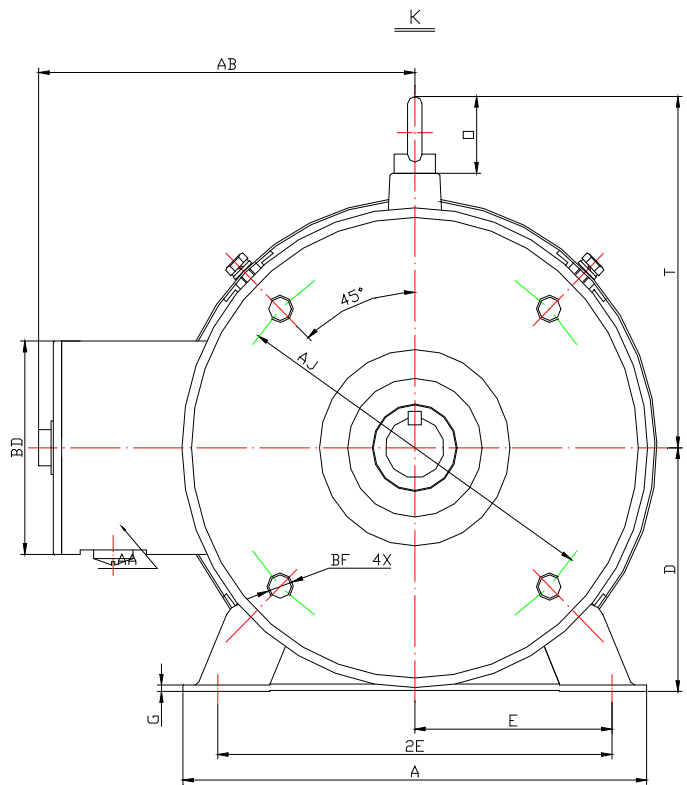

Orientation

										HP	RPM	Frame	WGT lb	MQSP / MPSP-506T
A	B	C	D	G	H	E	2E	2F1	2F2	5	1200	215TC	171,0	Stainless Steel 304, IP66
9.60"	8.10"	21.5"	5.25"	0.157"	0.41"	4.25"	8.50"	5.50"	7.00"					
P	AK	AJ	AH	AG	BA	BB	BC	BF	O	T				
10.08"	8.50"	7.250"	3.12"	18.13"	4.25"	0.25"	0.25"	4 * 1/2-13"	1.75"	7.70"				
U	R	S	ES	NW	AA	AB	BD	BV	DE Brg	ODE Brg				
1.375"	1.201"	0.312"	2.41"	3.38"	1/2" NPT	7.85"	3.95"	11.93"	6308	6208	Revised: Oct. 2018			