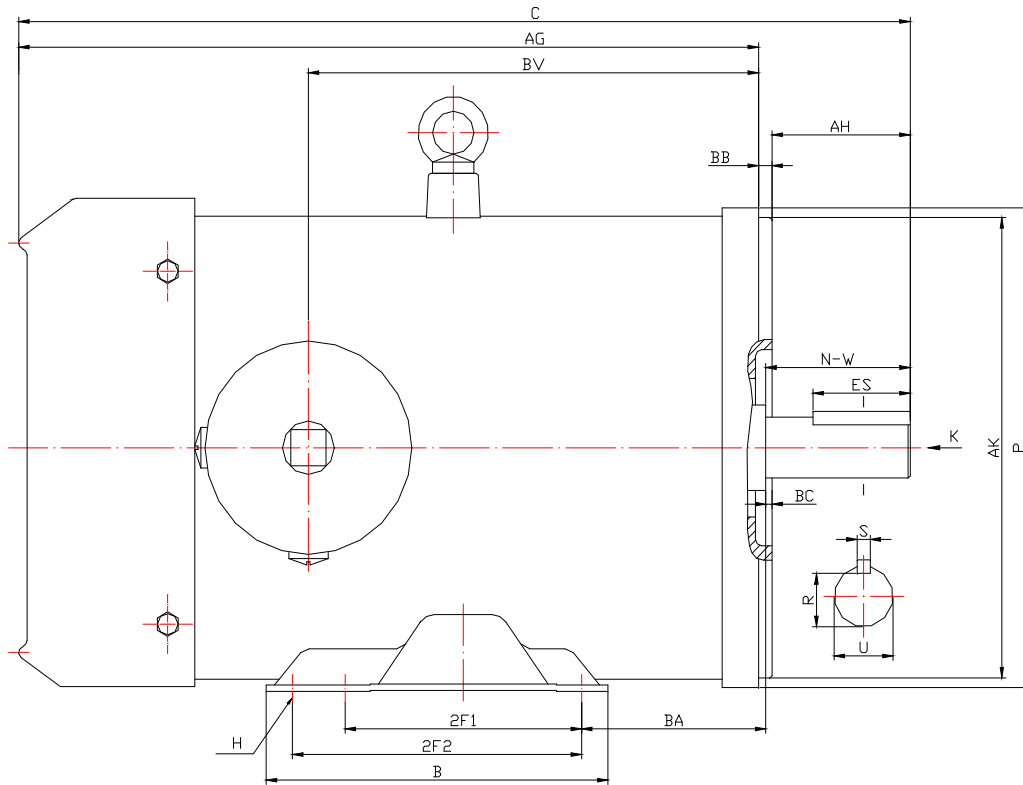

Orientation

										HP	RPM	Frame	WGT lb	MQSP / MPSP-506T
A	B	C	D	G	H	E	2E	2F1	2F2	5	1200	215TC	171,0	Stainless Steel 304, IP66
9.60"	8.10"	21.5"	5.25"	0.157"	0.41"	4.25"	8.50"	5.50"	7.00"					
P	AK	AJ	AH	AG	BA	BB	BC	BF	O	T				
10.08"	8.50"	7.250"	3.12"	18.13"	4.25"	0.25"	0.25"	4 * 1/2-13"	1.75"	7.70"				
U	R	S	ES	NW	AA	AB	BD	BV	DE Brg	ODE Brg				
1.375"	1.201"	0.312"	2.41"	3.38"	1/2" NPT	7.85"	3.95"	11.93"	6308	6208	Revised: Oct. 2018			